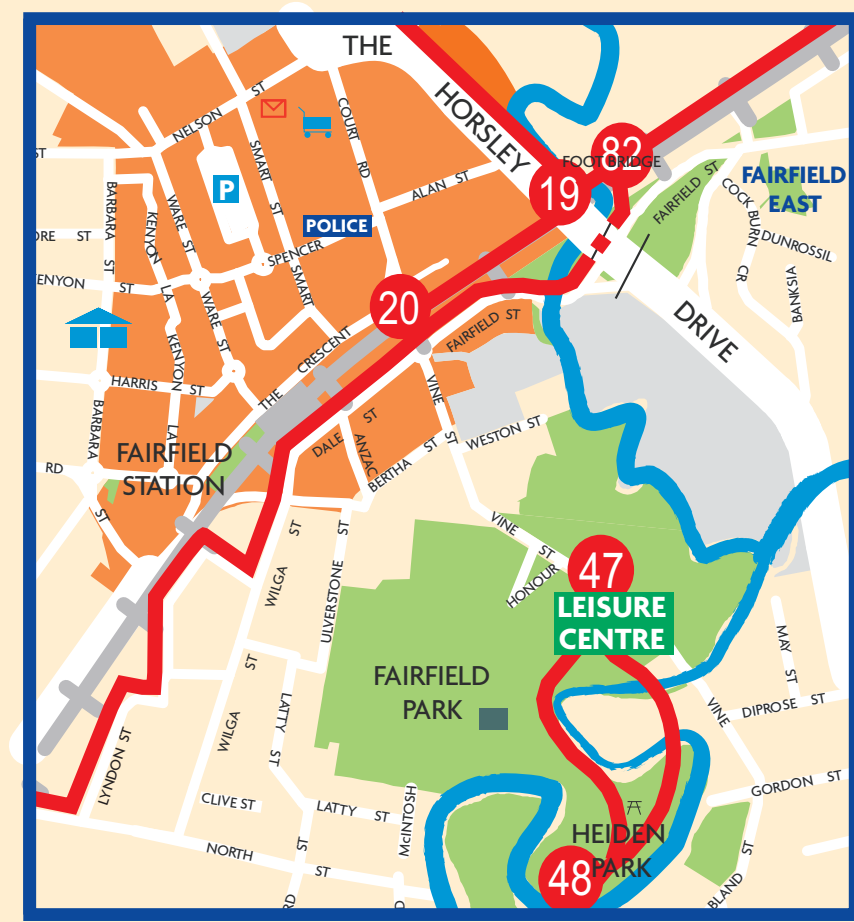

FAIRFIELD CITY CYCLEWAYS

Carwarra Place Park Playground. Artist: Joe Hurst.

- ### CYCLE NETWORK
- ○ ○ ○ PROPOSED REGIONAL CYCLEWAY ROUTE
 - EXISTING REGIONAL CYCLEWAY ROUTE
 - ○ ○ ○ ○ ○ PROPOSED LOCAL CYCLEWAY ROUTE
 - EXISTING LOCAL CYCLEWAY ROUTE
 - - - - M7 ROUTE CYCLEWAY ROUTE
 - - - - RAIL TRAIL/TRANSITWAY ROUTES

- TRANSITWAY
- TRANSITWAY STATIONS
- +— RAILWAY LINE
- OPEN SPACE
- SCHOOLS
- RETAIL OUTLETS
- EMPLOYMENT PRECINCTS
- TAFE
- POLICE
- + HOSPITAL
- CYCLE SHOP
- LEISURE CENTRE
- SKATE
- CLUB HOUSE
- WESTERN SYDNEY CYCLING NETWORK
- LIBRARIES
- MUSEUMS
- COUNCIL
- EXERCISE EQUIPMENT

- ### PUBLIC ARTWORKS
- 1A - 1B WARALI WALI (HOLROYD)
 - 1C - 1D WARALI WALI (FAIRFIELD)
 - 2A - 2D CYCLEWAY MARKERS
 - 3A SEATING WALL
 - 3B FISH HABITAT PROJECT
 - 3C FISH AND DRAGONS PROJECT